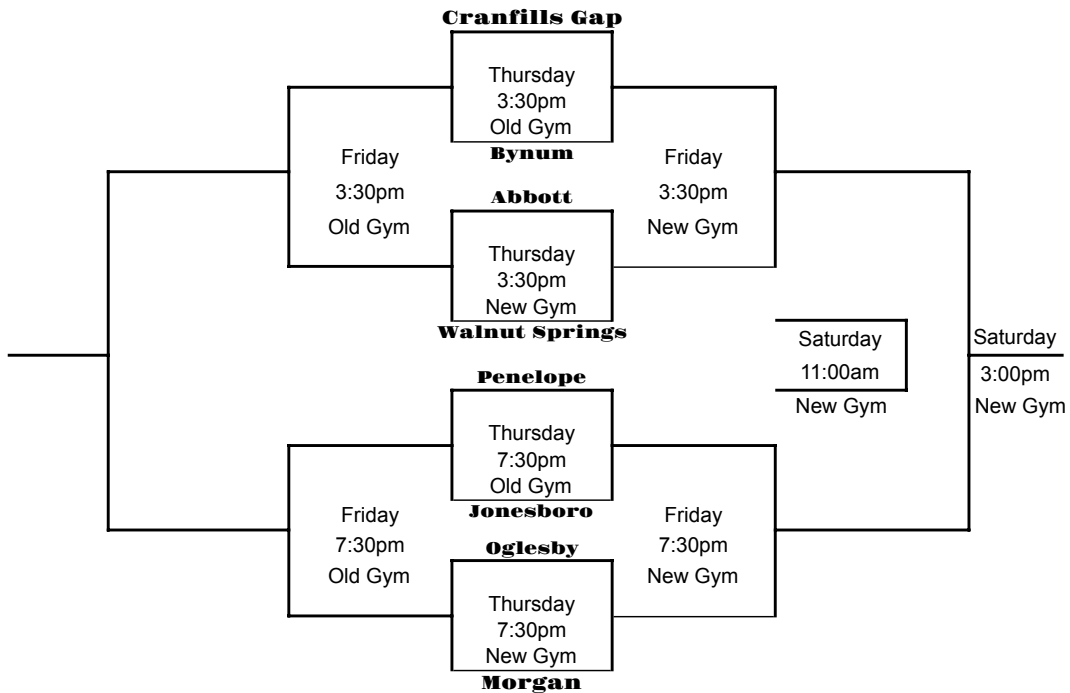

**63rd Annual R.W. McGehee Memorial Morgan
Invitational Tournament
Dec. 9-11, 2021**

GIRLS

Bottom Teams wear HOME Jersey

BOYS

Bottom Teams wear HOME Jersey