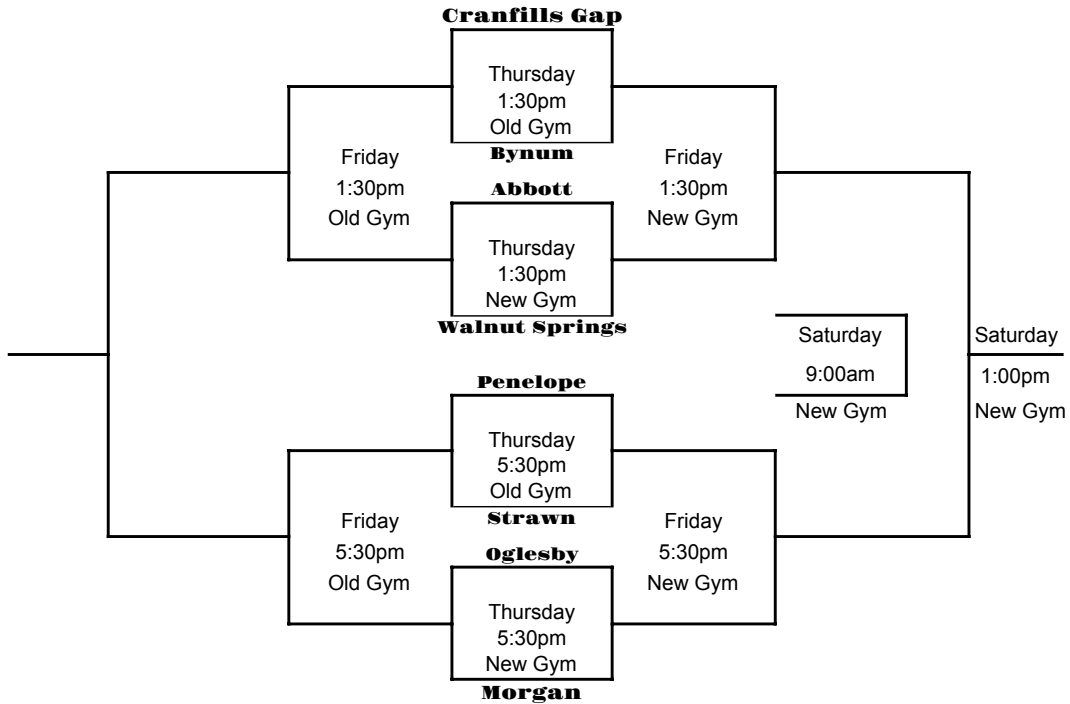

**63rd Annual R.W. McGehee Memorial Morgan
Invitational Tournament
Dec. 9-11, 2021**

GIRLS

Bottom Teams wear HOME Jersey

BOYS

Bottom Teams wear HOME Jersey